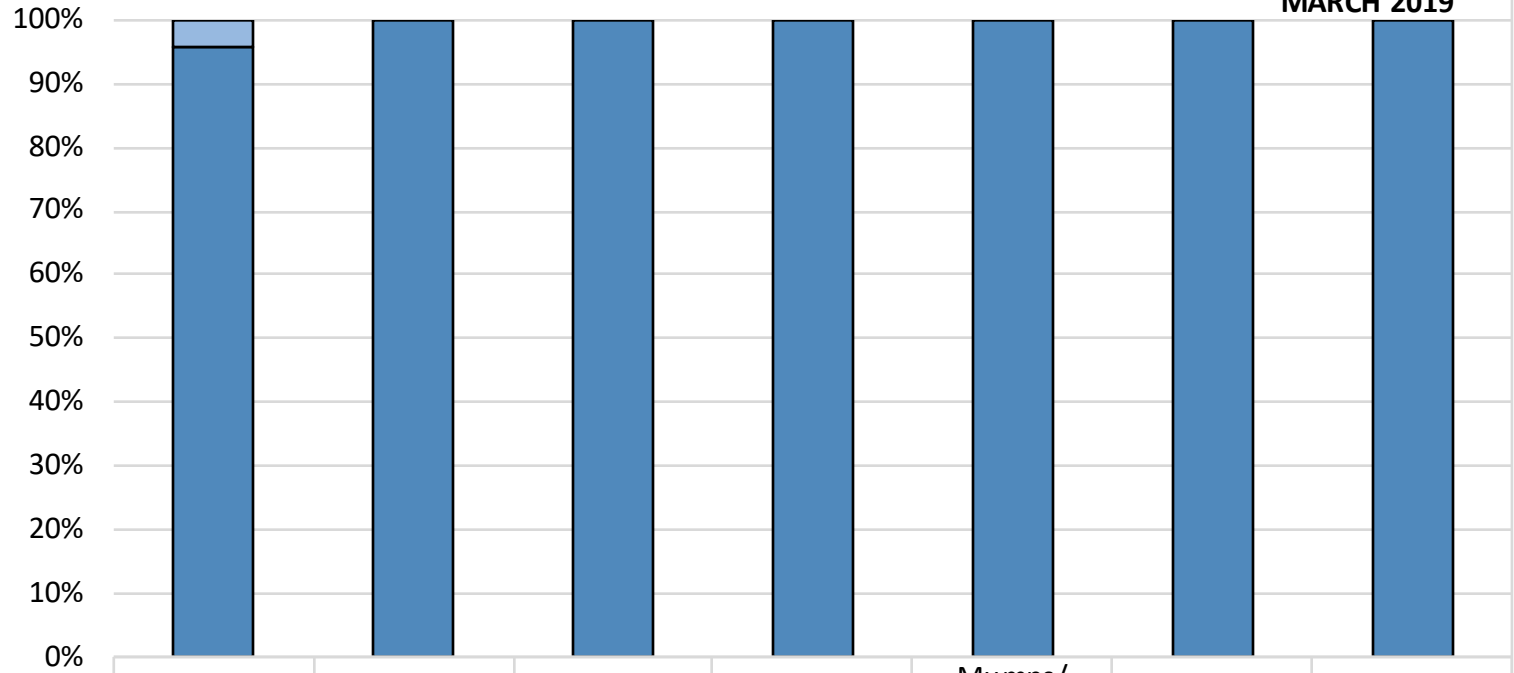

### How many kids at LC Career Tech High School are vaccinated?\*

MARCH 2019

■ % Nonmedical Exemptions	4%	0%	0%	0%	0%	0%	0%
■ % Vaccinated	96%	100%	100%	100%	100%	100%	100%

Number of children at the school\*\*: **50**

Percent of children with no immunization or exemption record: **0%**

Percent of children with a medical exemption for one or more vaccine(s): **0%**

\* Not all immunizations are required for all grades. These numbers may not total 100% if some children have medical exemptions, or are incomplete or in process with immunizations but do not need an exemption because they are on schedule.